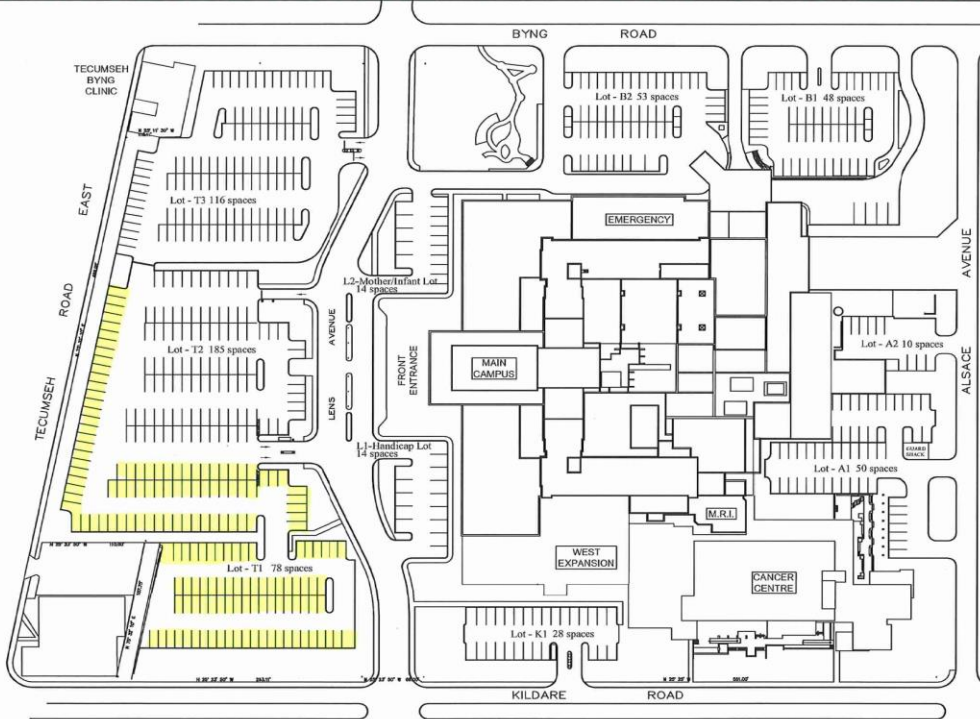

## **INTERIM PARKING CHANGE METROPOLITAN CAMPUS SHUTTLE LOT**

Please be advised that effective Monday, March 23, 2020 the main front parking lot at the Metropolitan Campus will have 175 parking spaces available for those staff who **pay for parking at the SWT Shuttle Lot (Kildare lot)**.

These parking spaces will be available on a first come/first serve basis. When these spaces are filled all others **must** park at the SWT lot. Security will enforce this. **Any** abuse directed toward security personnel will not be tolerated. We will be monitoring the situation daily and will adjust the number of spots up or down accordingly.

Please be aware that this is temporary and when operational considerations dictate, we will revert to previous practice.

Parking Lots	
T2 - Visitor Parking	185 spaces
T3 - Visitor Parking	116 spaces
T1 - Visitor Parking	78 spaces
B2 - ER Parking Lot	53 spaces
B1 - Physician Parking	48 spaces
A2 - Contractor/Service Lot	10 spaces
A1 - Cancer Center Lot	50 spaces
K1 - Kildare Lot	28 spaces
L2 - Mother/Infant Lot	14 spaces
L1 - Handicap Lot	14 spaces
<b>Total Proposed Spaces:</b>	<b>596 spaces</b>